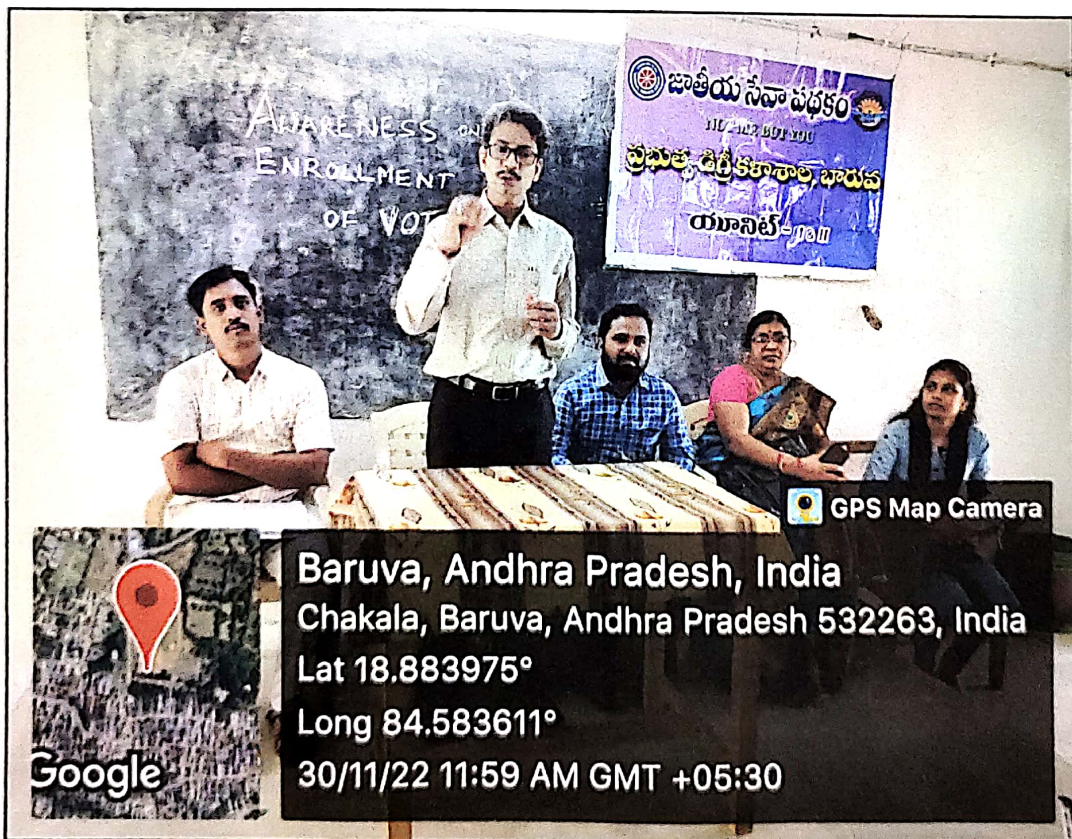

The Voter Enrolment awareness program was initiated by the NSS Unit. The main aim of this program is to enrol the students who crossed 18 years. Dr. V. Saleem Basha, Principal addressed the gathering about the importance of registering as voter and also casting vote without fear. All the staff and students participated.

GPS Map Camera  
 Baruva, Andhra Pradesh, India  
 Chakala, Baruva, Andhra Pradesh 532263, India  
 Lat 18.883899°  
 Long 84.583716°  
 30/11/22 12:01 PM GMT +05:30

GPS Map Camera  
 Baruva, Andhra Pradesh, India  
 Chakala, Baruva, Andhra Pradesh 532263, India  
 Lat 18.883958°  
 Long 84.583637°  
 30/11/22 12:06 PM GMT +05:30