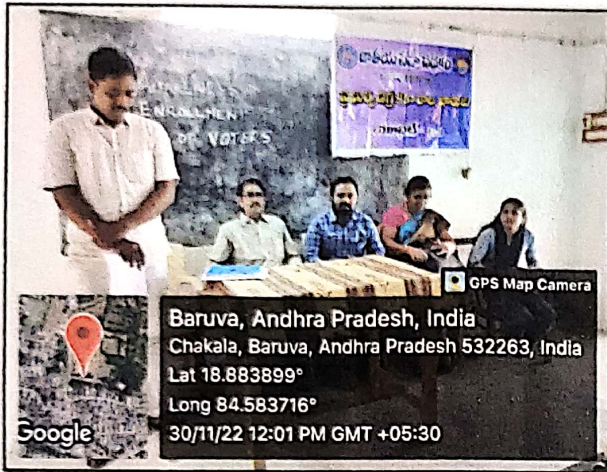

The Voter Enrolment awareness program was initiated by the NSS Unit. The main aim of this program is to enrol the students who crossed 18 years. Dr. V. Saleem Basha, Principal addressed the gathering about the importance of registering as voter and also casting vote without fear. All the staff and students participated.

GPS Map Camera  
 Baruva, Andhra Pradesh, India  
 Chakala, Baruva, Andhra Pradesh 532263, India  
 Lat 18.883899°  
 Long 84.583716°  
 30/11/22 12:01 PM GMT +05:30

GPS Map Camera  
 Baruva, Andhra Pradesh, India  
 Chakala, Baruva, Andhra Pradesh 532263, India  
 Lat 18.883958°  
 Long 84.583637°  
 30/11/22 12:06 PM GMT +05:30